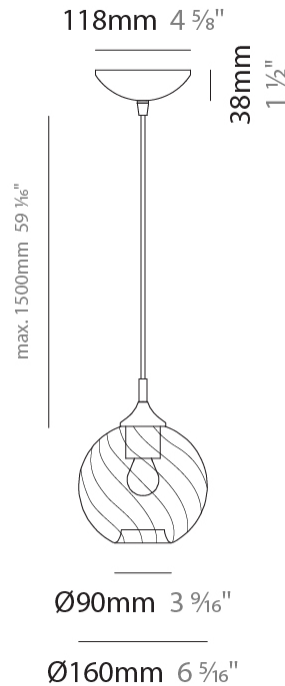

PARIGI PALLA MONOPOINT SUSPENSION

D141102-

base number Finish
Options

1. To build a product code in our configurator select the specify button on the base model # product page
2. To build a manual product code on this datasheet choose from the options listed below in blue font and add the suffix to the base model #

GENERAL

Series: Parigi Palla
Subseries: Parigi Palla Monopoint
Partner: Cangiini & Tucci
Division: Design
Installation: Suspension
Product Type: Pendant
Mounting Location: Ceiling

PHYSICAL

Shape: Sphere
Diameter (mm): 160
Diameter (in): 6 ⁵/₁₆
Height (mm): 160
Height (in): 6 ⁵/₁₆
Max. Overall Height (mm): 1660
Max. Overall Height (in): 65 ³/₈
Weight (kg): 0.49
Weight (lbs): 1.1
[Fixture Finish: AMB / GRN / PNK / RUB / SKB / SMK / TOB / TRA](#)
Holder Finish: CHR
Fixture Material: Glass / Metal
Primary Material: Glass - Borosilicate
Cable Details: 1500mm Cable

ELECTRICAL

Number of Lamps: 1
Lamp Type: LED Retrofit
Bulb Included: Bulb Not Included
Max. Wattage Per Lamp (W): 4
Lamp Base: E12
Input Voltage (V): 120

LED

OPTICAL

RATINGS AND CERTIFICATIONS

Certified By: Certified for North American Standards
IP rating: IP20