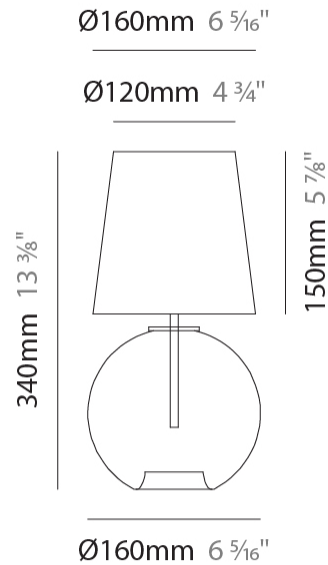

PARIGI PALLA PORTABLE

D144014-

base number   Finish
Options

PROJECT	_____
TYPE	_____
SPECIFIER	_____
QUANTITY	_____
DATE	_____

1. To build a product code in our configurator select the specify button on the base model # product page
2. To build a manual product code on this datasheet choose from the options listed below in blue font and add the suffix to the base model #

GENERAL

Series: Parigi Palla
Partner: Cangiini & Tucci
Division: Design
Installation: Portable
Product Type: Table
Mounting Location: Table

PHYSICAL

Shape: Sphere
Diameter (mm): 160
Diameter (in): 6 5/16
Height (mm): 340
Height (in): 13 3/8
Weight (kg): 0.52
Weight (lbs): 1.15
Fixture Finish: [AMB / GRN / PNK / RUB / SKB / SMK / TOB / TRA](#)
Holder Finish: CHR
Fixture Material: Glass / Metal
Primary Material: Glass - Borosilicate

ELECTRICAL

Number of Lamps: 1
Lamp Type: LED Retrofit
Bulb Included: Bulb Not Included
Max. Wattage Per Lamp (W): 4
Lamp Base: E12
Input Voltage (V): 120

LED

OPTICAL

RATINGS AND CERTIFICATIONS

Certified By: Certified for North American Standards
IP rating: IP20